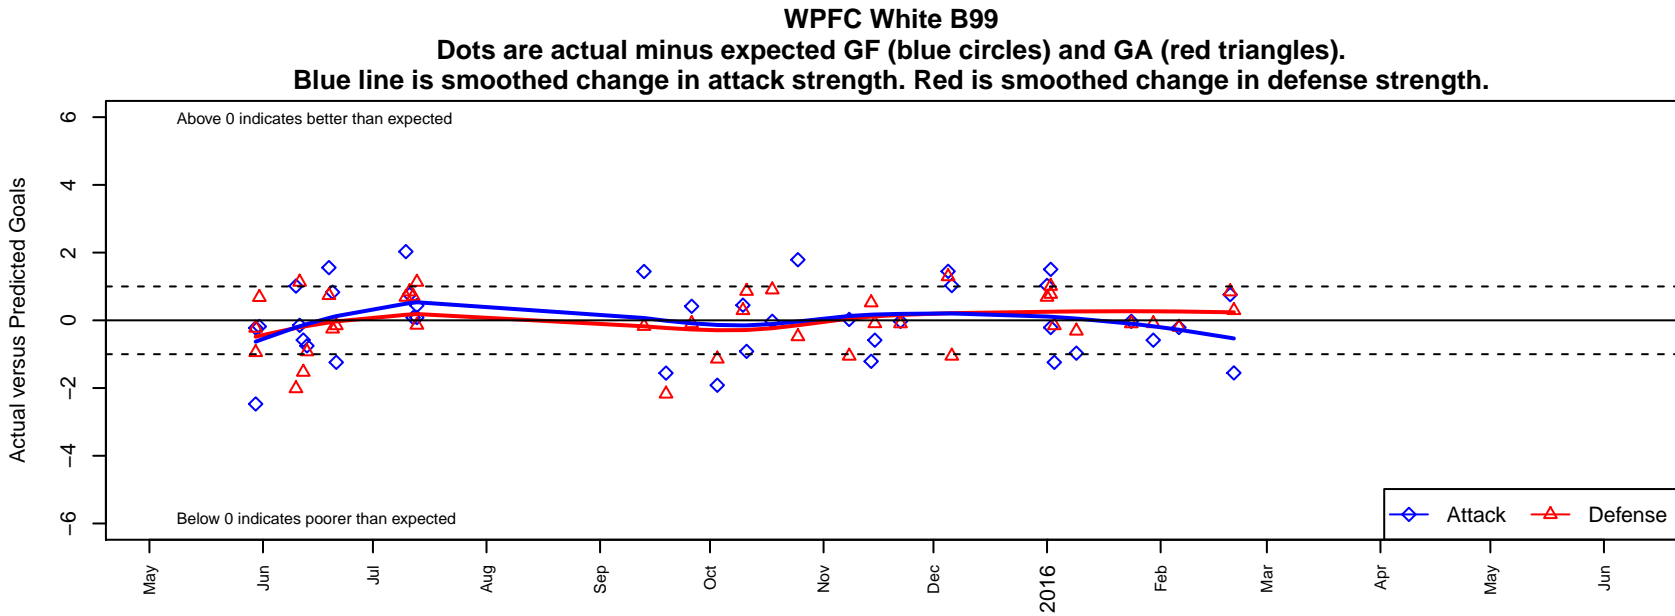

WPFC White B99

Washington Premier FC
 Tacoma, WA
 B99 total strength=1668
 attack=21.95 defense=18.66
 fall league = RCL B99 Div 2
 notes= Murray 2015

alt names used:
 WASHINGTON PREMIER FC WPFC B99 WHI
 WPFC B99 Murray
 WPFC B99 White
 WPFC B99 White (B)
 WPFC B99 White (B)
 WPFC 99 White (WA)
 WPFC B99 White (B)

**attack and defense variance (black dot)
relative to other teams
and top 10 in region**

**attack and defense rating
relative to others at age
and all opponents in last 13 months**

Performance relative to 13 month average