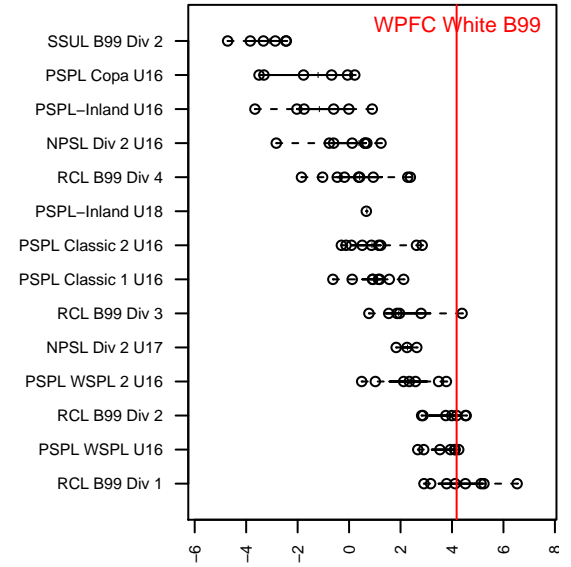

WPFC White B99

Washington Premier FC
 Tacoma, WA
 B99 total strength=1668
 attack=21.95 defense=18.66
 fall league = RCL B99 Div 2
 notes= Murray 2015

alt names used:
 WASHINGTON PREMIER FC WPFC B99 WHI
 WPFC B99 Murray
 WPFC B99 White
 WPFC B99 White (B)
 WPFC B99 White (B)
 WPFC 99 White (WA)
 WPFC B99 White (B)

**attack and defense variance (black dot)
relative to other teams
and top 10 in region**

**attack and defense rating
relative to others at age
and all opponents in last 13 months**

Performance relative to 13 month average