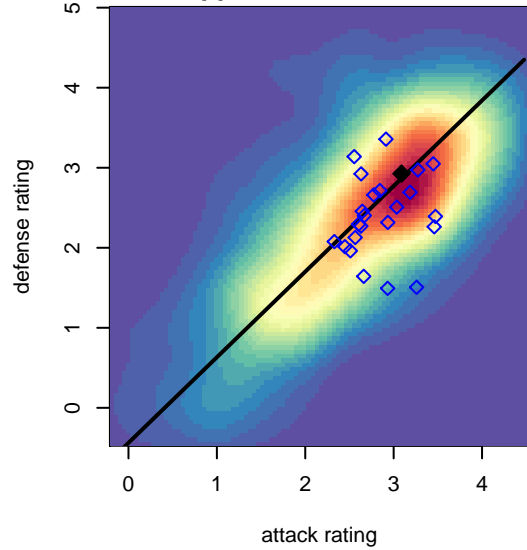

WPFC White B99

Washington Premier FC
 Tacoma, WA
 B99 total strength=1668
 attack=21.95 defense=18.66
 fall league = RCL B99 Div 2
 notes= Murray 2015

alt names used:
 WASHINGTON PREMIER FC WPFC B99 WHI
 WPFC B99 Murray
 WPFC B99 White
 WPFC B99 White (B)
 WPFC B99 White (B)
 WPFC 99 White (WA)
 WPFC B99 White (B)

**attack and defense variance (black dot)
relative to other teams
and top 10 in region**

**attack and defense rating
relative to others at age
and all opponents in last 13 months**

Performance relative to 13 month average