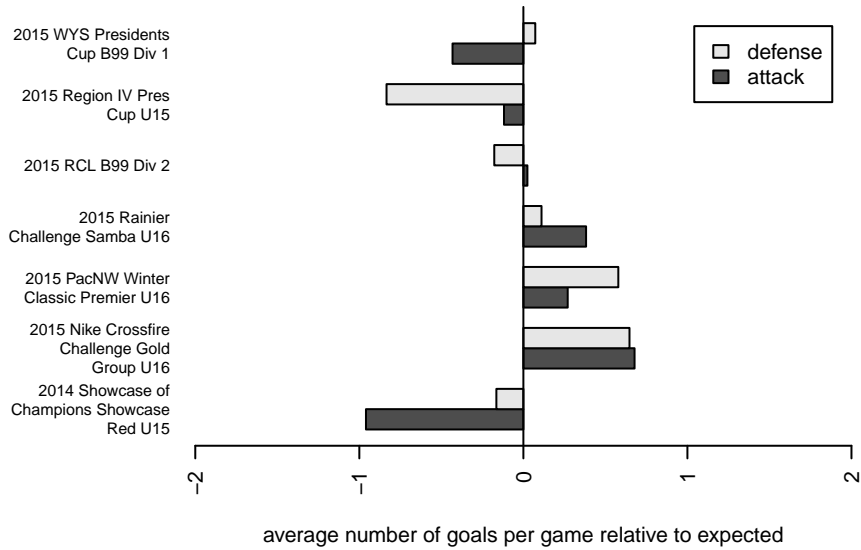

WPFC White B99

Washington Premier FC
 Tacoma, WA
 B99 total strength=1668
 attack=21.95 defense=18.66
 fall league = RCL B99 Div 2
 notes= Murray 2015

alt names used:
 WASHINGTON PREMIER FC WPFC B99 WHI
 WPFC B99 Murray
 WPFC B99 White
 WPFC B99 White (B)
 WPFC B99 White (B)
 WPFC 99 White (WA)
 WPFC B99 White (B)

Venues played:
 2014 Showcase of Champions Showcase Red
 2015 Region IV Pres Cup U15
 2015 Rainier Challenge Samba U16
 2015 Nike Crossfire Challenge Gold Group U16
 2015 RCL B99 Div 2
 2015 PacNW Winter Classic Premier U16
 2015 WYS Presidents Cup B99 Div 1

**attack and defense variance (black dot)
relative to other teams
and top 10 in region**

**attack and defense rating
relative to others at age
and all opponents in last 13 months**

Performance relative to 13 month average