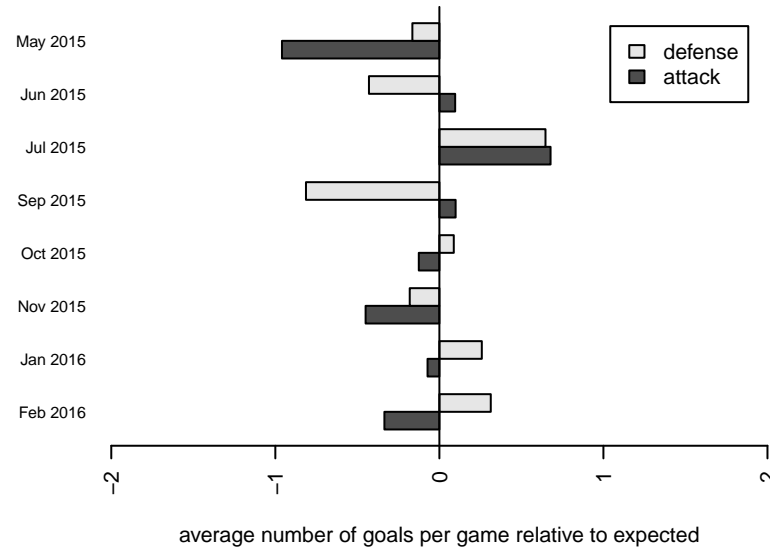

Performance relative to 13 month average